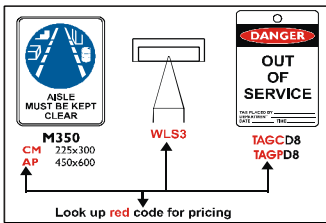

P3

CODE/GROUP	SIZE MM	MATERIAL	DESCRIPTION	QTY	PRICE EX.GST	PRICE INC.GST	PROD. TYPE	DG
GSL	100x350	SELF STICK -LUMI	SELF STICK LABEL - LUMI	EACH	16.00	17.60	1	
H282M	600x800	METAL	HAZCHEM-TANKER PLACARD	EACH	93.00	102.30	1	
H282S	600x800	SELF STICK VINYL	HAZCHEM-TANKER PLACARD	EACH	78.50	86.35	1	
H284M	125x600	METAL	HAZCHEM SIGN	EACH	23.50	25.85	1	
H284S	125x600	SELF STICK VINYL	HAZCHEM LABEL	EACH	18.50	20.35	1	
H286M	200x600	METAL	HAZCHEM - UP TO 4 DIAM. OR SEE 286Q	EACH	32.00	35.20	1	
H286QM	200x800	METAL	HAZCHEM - QLD COMPOSITE	EACH	38.50	42.35	1	
H288M	430x820	METAL	HAZCHEM BULK STORAGE TANK NOTICE	EACH	82.50	90.75	1	
H288S	430x820	SELF STICK VINYL	HAZCHEM BULK STORAGE TANK NOTICE	EACH	69.50	76.45	1	
H290M	300x600	METAL	HAZCHEM QLD OUTER WARNING SIGN	EACH	27.00	29.70	1	
H294A3LAM	420X297	LAM PAPER	HAZCHEM MIXED LOADS POSTER A3	EACH	24.50	26.95	2	
H294LAM	297X210	LAM PAPER	HAZCHEM MIXED LOADS POSTER A4	EACH	14.00	15.40	2	
H296M	150X1500	METAL	COMBUSTIBLE LIQUID SIGN	EACH	62.00	68.20	1	
H296S	150X1500	SS VINYL	COMBUSTIBLE LIQUID SIGN	EACH	55.50	61.05	1	
HH1	254X32	SS REF CL2 VINYL	HARD HAT LABELS - REF CLASS 2	PK 50	103.50	113.85	3	
HH2	127X32	SS REF CL2 VINYL	HARD HAT LABELS - REF CLASS 2	PK 50	52.50	57.75	3	
HLM	270X270	METAL	HAZCHEM CLASS SIGNS	EACH	24.00	26.40	1	
HLP	270x270	POLYPROPYLENE	HAZCHEM CLASS SIGNS	EACH	19.50	21.45	1	
HLS	270x270	SELF STICK VINYL	HAZCHEM CLASS LABELS	EACH	12.50	13.75	1	
HMP	250x250	POLYPROPYLENE	HAZCHEM CLASS SIGNS	EACH	18.50	20.35	1	
HMS	250x250	SELF STICK VINYL	HAZCHEM CLASS LABELS	EACH	12.00	13.20	1	
HSR	100x100	SELF STICK PAPER	HAZCHEM CLASS LABELS	RL/1000	82.00	90.20	2	
HSS	100x100	SELF STICK VINYL	HAZCHEM CLASS LABELS	5	18.00	19.80	1	
HXSR	50X50	SELF STICK PAPER	HAZCHEM CLASS LABELS	RL/1000	63.00	69.30	2	
JS	100x140	SELF STICK VINYL	SELF STICK LABEL	5	18.00	19.80	1	
KP	55x90	POLYPROPYLENE	SIGN	5	19.50	21.45	1	
KPT	55x90	POLYPROPYLENE	SIGN WITH D/SIDED TAPE	1	5.00	5.50	1	
KS	55x90	SELF STICK VINYL	SELF STICK LABEL	5	14.00	15.40	1	
KSS	45X55	SELF STICK VINYL	LABELS	5	11.50	12.65	1	
L3	38X44	LAMINATED STEEL	LOCKOUT NO 3 LAMINATED PADLOCK	EACH	37.77	41.55	3	
LABB	VARIOUS	VARIOUS	BLANK LABELS	MIXED	P.O.A		3	
LABL	100X70	SS PAPER	LABELS QUALITY CONTROL LARGE	RL/250	55.00	60.50	2	
LABM	70X50	SS PAPER	LABELS QUALITY CONTROL - MEDUM	RL/250	48.00	52.80	2	
LABP	100X75	SS POLYESTER	LABELS PACKAGING - WATERPROOF	RL/500	25.95	28.55	2	
LABS	20MM DIAM	SS PAPER	LABELS QUALITY CONTROL - SMALL	RL/250	42.00	46.20	2	
LABV200	16X35	SS FOIL	LABELS VOID IF SEAL BROKEN	RL/250	115.00	126.50	2	
LABW	76X73	SS PAPER	LABELS - WEIGHT ID. FLOURO	RL/500	69.00	75.90	2	
LBVU			L/OUT BALL VALUE - UNIVERSAL 3/8" - 4"	EACH	74.09	81.50	3	
LC1B		STEEL	LOCKOUT CIRCUIT BREAKER	EACH	15.41	16.95	3	
LGV1	25-76mm	XENOY	LOCKOUT GATE VALVE	EACH	39.00	42.90	3	
LGV2	50-127mm	XENOY	LOCKOUT GATE VALVE	EACH	64.64	71.10	3	
LGV3	101-165mm	XENOY	LOCKOUT GATE VALVE	EACH	80.45	88.50	3	
LH1	25mm/1 inch	STEEL	LOCKOUT HASP 25MM/ 1 INCH	EACH	20.91	23.00	3	
LH2	38mm/1.5inch	STEEL	LOCKOUT HASP 38MM/ 1.5 INCH	EACH	25.18	27.70	3	
LHCC			L/OUT HOIST CONTROL COVER TO 7"X17"	EACH	53.64	59.00	3	
LHS1		ALUM & STEEL	LOCKOUT HASP SNAP ON	EACH	35.36	38.90	3	
LHV		ALUMINIUM	LOCKOUT HIGH VISIBILITY PADLOCK	EACH	42.50	46.75	3	
LLB	260X210X105	STEEL	LOCKOUT LOCK BOX	EACH	141.41	155.55	3	
LM1		XENOY & STEEL	LOCKOUT MULTI DEVICE	EACH	73.14	80.45	3	
LPL	60x475	SELF STICK VINYL	LABEL PIPE - LARGE	EACH	3.64	4.00	1	
LPL1		XENOY	LOCKOUT PLUG SMALL	EACH	24.68	27.15	3	
LPL2		XENOY	LOCKOUT PLUG LARGE 3	EACH	33.59	36.95	3	
LPM	35x475	SELF STICK VINYL	LABEL PIPE - MEDIUM	EACH	2.91	3.20	1	
LPS	100X200	SELF STICK VINYL	LABEL PIPE - SMALL	Sht 14	3.91	4.30	1	
LS	50x200	SELF STICK VINYL	SELF STICK LABEL	EACH	6.09	6.70	1	
LSWC1			LOCKOUT STEERING WHEEL COVER 16"	EACH	81.50	89.65	3	
LSWC2			LOCKOUT STEERING WHEEL COVER 20"	EACH	109.00	119.90	3	
LSWC3			LOCKOUT STEERING WHEEL COVER 24"	EACH	125.50	138.05	3	
LX406		XENOY	PADLOCK NON CONDUCTIVE	EACH	40.50	44.55	3	
LXS	44X37X18	XENOY	LOCKOUT XENOY SMALL PADLOCK	EACH	36.41	40.05	3	
M10	30 MTRS	CANVAS	BUNTING 30 MTRS - RED & YELLOW	EACH	54.50	59.95	3	
M10M1	30 MTRS	VINYL & ROPE	BUNTING - 1 COL PRINT	EACH	P.O.A		3	
M10M2	30 MTRS	VINYL & ROPE	BUNTING - 2 COL PRINT	EACH	P.O.A		3	
M10O	30 MTRS	CANVAS	BUNTING 30 MTRS - ORANGE	EACH	39.00	42.90	3	
M10R0	30 MTRS	CANVAS	BUNTING - ORANGE WITH REFLECT. 30 M	EACH	65.00	71.50	3	