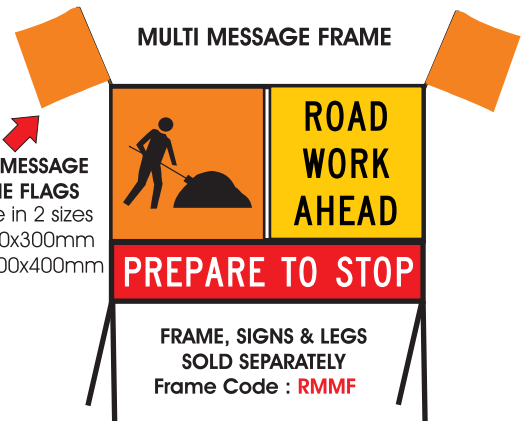

REFER TO RED CODE: (ie **RBE**) UNDER IMAGE IN OUR PRICE LIST FOR COMPLETE PRODUCT DESCRIPTION

**BE SIGNS CAN BE USED WITH LEGS OR 600x900 SWING STAND AFM600

Boxed edge
Code : **RBE62** 600x900mm

Boxed edge
Code : **RBE60** 600x900mm

SIGNS FOR MULTI MESSAGE FRAME

Code : **RFL62** 300x1200mm

Code : **RFL23** 300x1200mm

SEE ALSO TRAFFIC SIGNS PAGES 68 & 69

Barrier Boards Yellow Code : **RBBY**
Barrier Boards Reflective Black/Yellow Code : **RBBYB-CL2**
Barrier Board Legs Code : **RBBLEG**
(Sold Separately)

Code : **RF64**
600x600mm

Code : **RF62**
600x600mm

Code : **RF23**
600x600mm

Code : **RF24**
600x600mm

Code : **RF18B**
600x600mm

Code : **RF18A**
600x600mm

FLEXIBLE ROAD SIGNS

- Ideal for emergency services, surveyors etc.... Available in 2 sizes
- 600x900mm (Single Size Sign)
- 900x1200mm (Can accommodate up to 3 separate panels - see picture interchangeable signs are made from a Reflective Banner Material complying to Australian Standards.
- Signs fit neatly into easy to assemble frame.
- When not in use stand collapses and signs roll up neatly into carry bag which fits comfortably into the boot of a car.
- Most popular road signs available