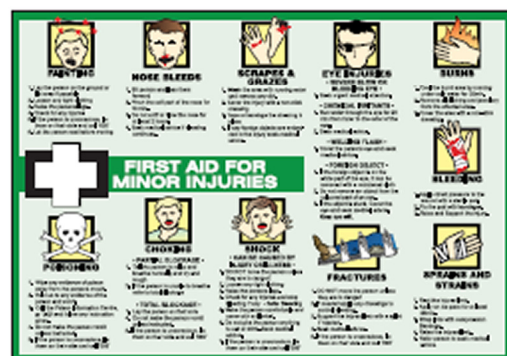

CODE: **MPL24**