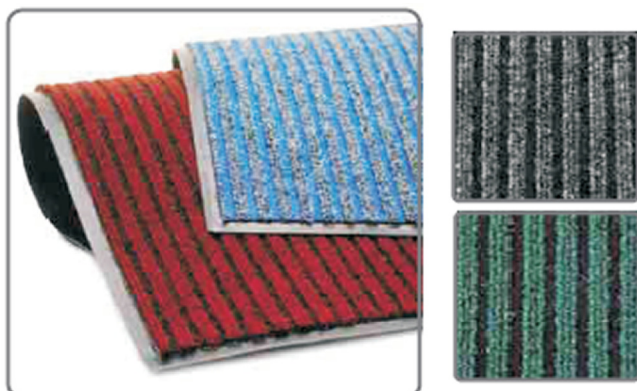

MATS

REFER TO RED CODE: (ie **M65**) UNDER IMAGE IN OUR PRICE LIST FOR COMPLETE PRODUCT DESCRIPTION

ANTI FATIGUE MATS

M65 1500x900 Black

Ease tired & aching legs with an anti fatigue mat. These low profile mats are ideal for wet areas with drainage holes and a safe non slip surface.

**Terracotta colour also available on request

ENTRY MATS - RIBBED

Code: 600x900mm - **MATR6X9C - Charcoal**
900x1500mm - **MATR9X15C - Charcoal**

- Durable polypropylene fibre will not rot or fade.
- Rubber reinforced ribbed pattern that will not flatten, even in high traffic areas.
- Moulded rubber edges that will not curl or tear.

**Other colours available on request

ERGO MATS

Code: 900x1200mm - **MATE9X12B** - BLACK

- A Moulded rubber mat with excellent anti-fatigue properties.
- Flexible domed top surface. Specifically designed to massage feet.
- Anti-fatigue support when working in a stationary position for extended periods of time.
- Provides comfort and relief for leg and back fatigue.

Also Available: Black with bright yellow border

ALSO AVAILABLE ON REQUEST

SWITCHBOARD MATS - UP TO 30KV

COMPANY LOGO'S

CARPET PROTECTORS

LABORATORY & MEDICAL

SAFETY MESSAGE MATS

Plush Polypropylene surface.
PVC backing and borders.
Flocked designs for excellent visual impact.