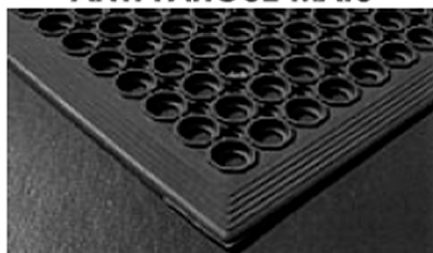

MATS

REFER TO RED CODE: (ie **M65**) UNDER IMAGE IN OUR PRICE LIST FOR COMPLETE PRODUCT DESCRIPTION

ANTI FATIGUE MATS

M65 1500x900 Black

Ease tired & aching legs with an anti fatigue mat. These low profile mats are ideal for wet areas with drainage holes and a safe non slip surface.

**Terracotta colour also available on request

ENTRY MATS - RIBBED

Code: 600x900mm - **MATR6X9C - Charcoal**
900x1500mm - **MATR9X15C - Charcoal**

- Durable polypropylene fibre will not rot or fade.
- Rubber reinforced ribbed pattern that will not flatten, even in high traffic areas.
- Moulded rubber edges that will not curl or tear.

**Other colours available on request

ERGO MATS

Code: 900x1200mm - **MATE9X12B** - BLACK

- A Moulded rubber mat with excellent anti-fatigue properties.
- Flexible domed top surface. Specifically designed to massage feet.
- Anti-fatigue support when working in a stationary position for extended periods of time.
- Provides comfort and relief for leg and back fatigue.

Also Available: Black with bright yellow border

ALSO AVAILABLE ON REQUEST

SWITCHBOARD MATS - UP TO 30KV

COMPANY LOGO'S

CARPET PROTECTORS

LABORATORY & MEDICAL

SAFETY MESSAGE MATS

Plush Polypropylene surface.
PVC backing and borders.
Flocked designs for excellent visual impact.